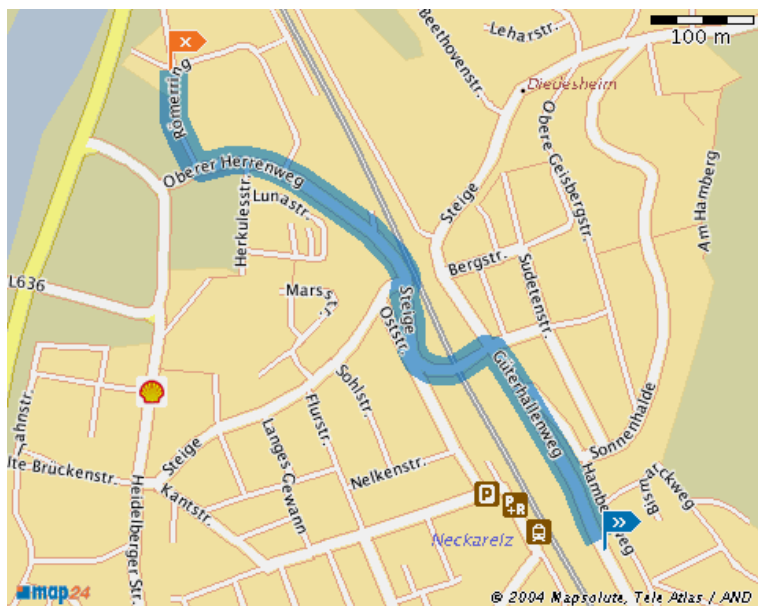

### Major routes

#### from Frankfurt am Main

- A 3 (direction Würzburg, Köln, Basel)
- At the Frankfurter Kreuz (interchange Frankfurt) onto the A 5 (direction Stuttgart, Basel, Karlsruhe)
- At the Walldorfer Kreuz (interchange Walldorf) onto the A 6 (direction Heilbronn)
- Exit 33 Sinsheim
- B 39 / B 292 (direction Sinsheim, Mosbach) up to Mosbacher Kreuz / interchange Mosbach
- B 37 direction Heidelberg
- Exit Diedesheim
- Turn left into the Oberer Herrenweg
- Turn left again into the Römering

## Going by train to MPDV in Mosbach

From the nearest ICE/IC station you will reach us from and via:

-  Mannheim (ICE/IC) – Heidelberg (IC, RE, S1, S2) – Neckarelz
-  Würzburg (ICE/IC) – Osterburken (RB, S1) – Neckarelz
-  Stuttgart (ICE/IC, RB) – Heilbronn (RE, RB) – Neckarelz

## Walking from the station Mosbach-Neckarelz to MPDV

- You walk from the street Güterhallenweg into the direction of Neckarelz
- After 39 m in Diedesheim, you turn left into the street Oberer Herrenweg into the direction of Neckarelz
- After 600 m in Neckarelz, you turn right into the street Römerring
- You have reached MPDV, Römerring 1 after 90 m